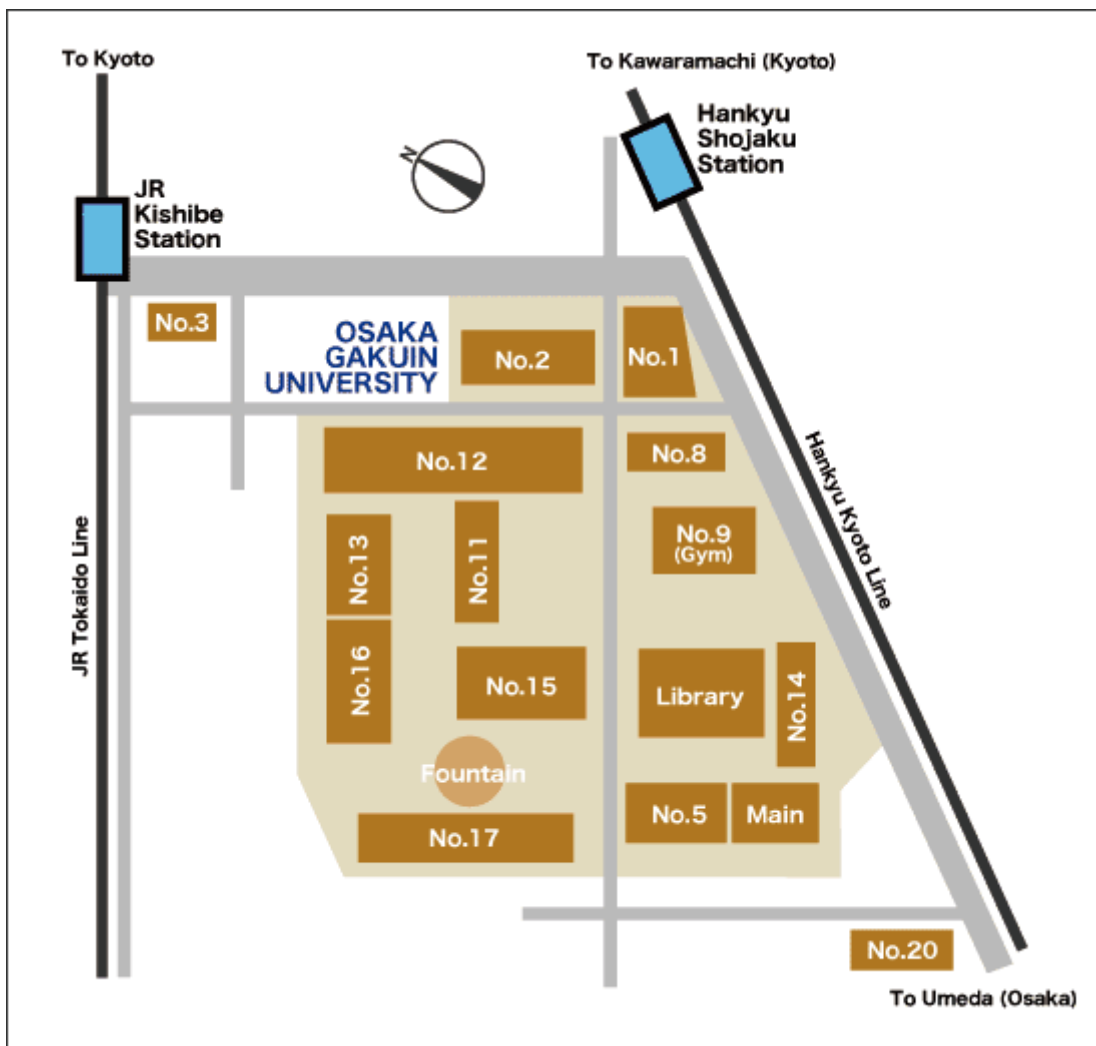

Location Map

[Location Map](#)
[Transportation](#)

*From either station Kishibe or Shojaku, it is about a 5-minute walk to the campus.

[To top of page](#)